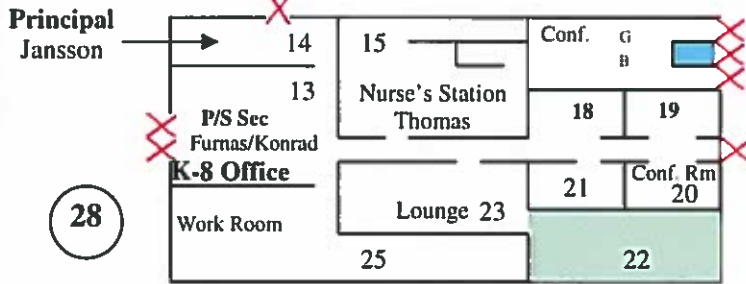

Benson Primary School
 360 S. Patagonia
 Benson, AZ 85602
 (520) 720-6750

Campus #2 Primary School

KEY

- = Portion not to scale with map
- B = Boys' Restroom
- G = Girls' Restroom
- X = Entrance/Exit
- = Janitors' Closet
- = Storage Closet