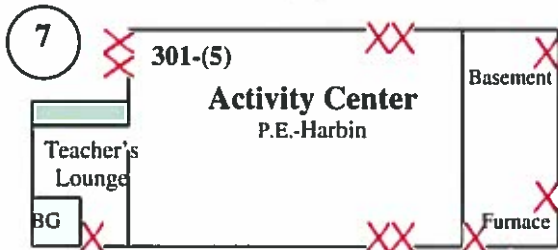

Benson Primary School
 360 S. Patagonia
 Benson, AZ 85602
 (520) 720-6750

Campus #2 Primary School

KEY

- = Portion not to scale with map
- B = Boys' Restroom
- G = Girls' Restroom
- X = Entrance/Exit
- = Janitors' Closet
- = Storage Closet